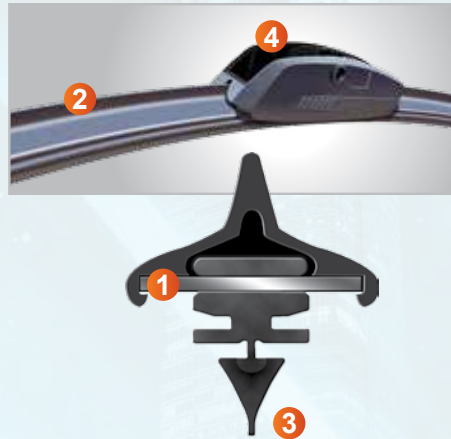

PERFECT **V**IEW™

**CLEAR VISIBILITY
IN ALL WEATHER.**

Wiper Blade Catalog 2017

PERFECT VIEW™

Clear Visibility In All Weather

- 1 Tension Spring** Responsible for consistent pressure across the blade for improved performance vs. standard blades.
- 2 Wind Spoiler** Utilizes air flow to keep the blade from lifting off at high speeds and protects the spring from snow and ice build-up.
- 3 Wiping Edge** Graphite treated rubber to reduce friction and noise between blade and windshield.
- 4 Connector** Easy installation that requires few additional adapters.

Product Benefit

Precision-tensioned steel spring	Applies consistent pressure across the blade for improved performance
Aerodynamic wind spoiler	Resists blade lift off at high speeds and protects from snow and ice build-up
Graphite-treated rubber wiping edge	Reduces friction and noise
Pre-mounted multi adapter	Easy to install